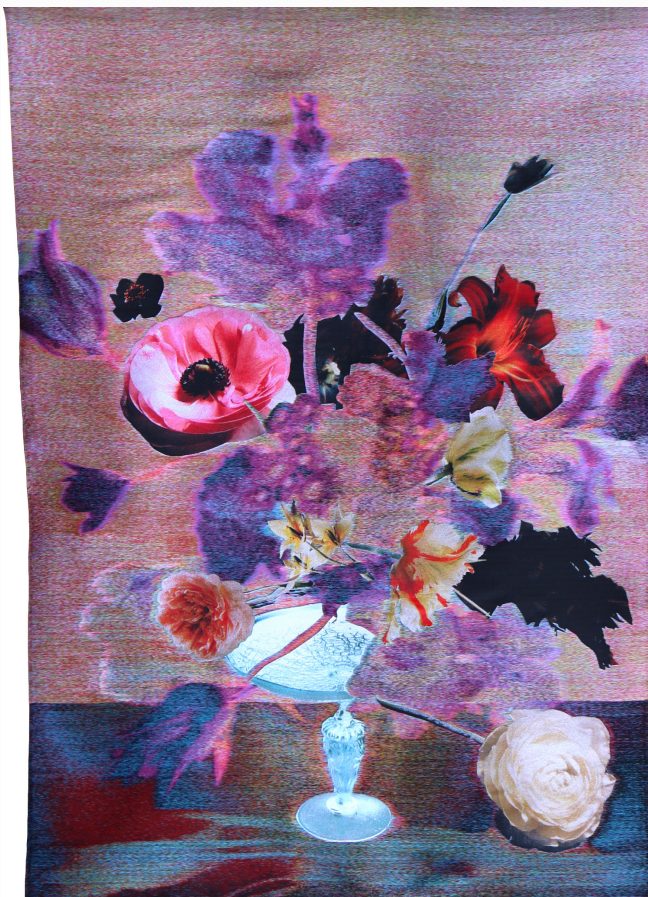

**EE Exclusives**  
presents  
**in collaboration with Scheltens&Abbenes**

**a unique double-sided wall-hanging**

Title:	Bouquet V, 2018
Technique:	2-sided, high definition 3D woven
Edition:	8 + 2 AP
Size:	145 x 220cm
Price:	1/8 - 2/8 € 3.900 incl VAT 3/8 - 4/8 € 4.100 incl VAT 5/8 - 6/8 € 4.400 incl VAT 7/8 € 4.700 incl VAT 8/8 € 5.000 incl VAT